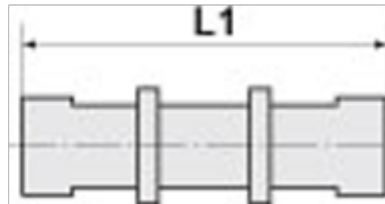

Article number: 5885101810ES

Description: Stainless steel bulkhead 851.018-10 Ø10/Ø10 - M18x1

Measures

a/f = -

L1 = 38.6

NV = 21